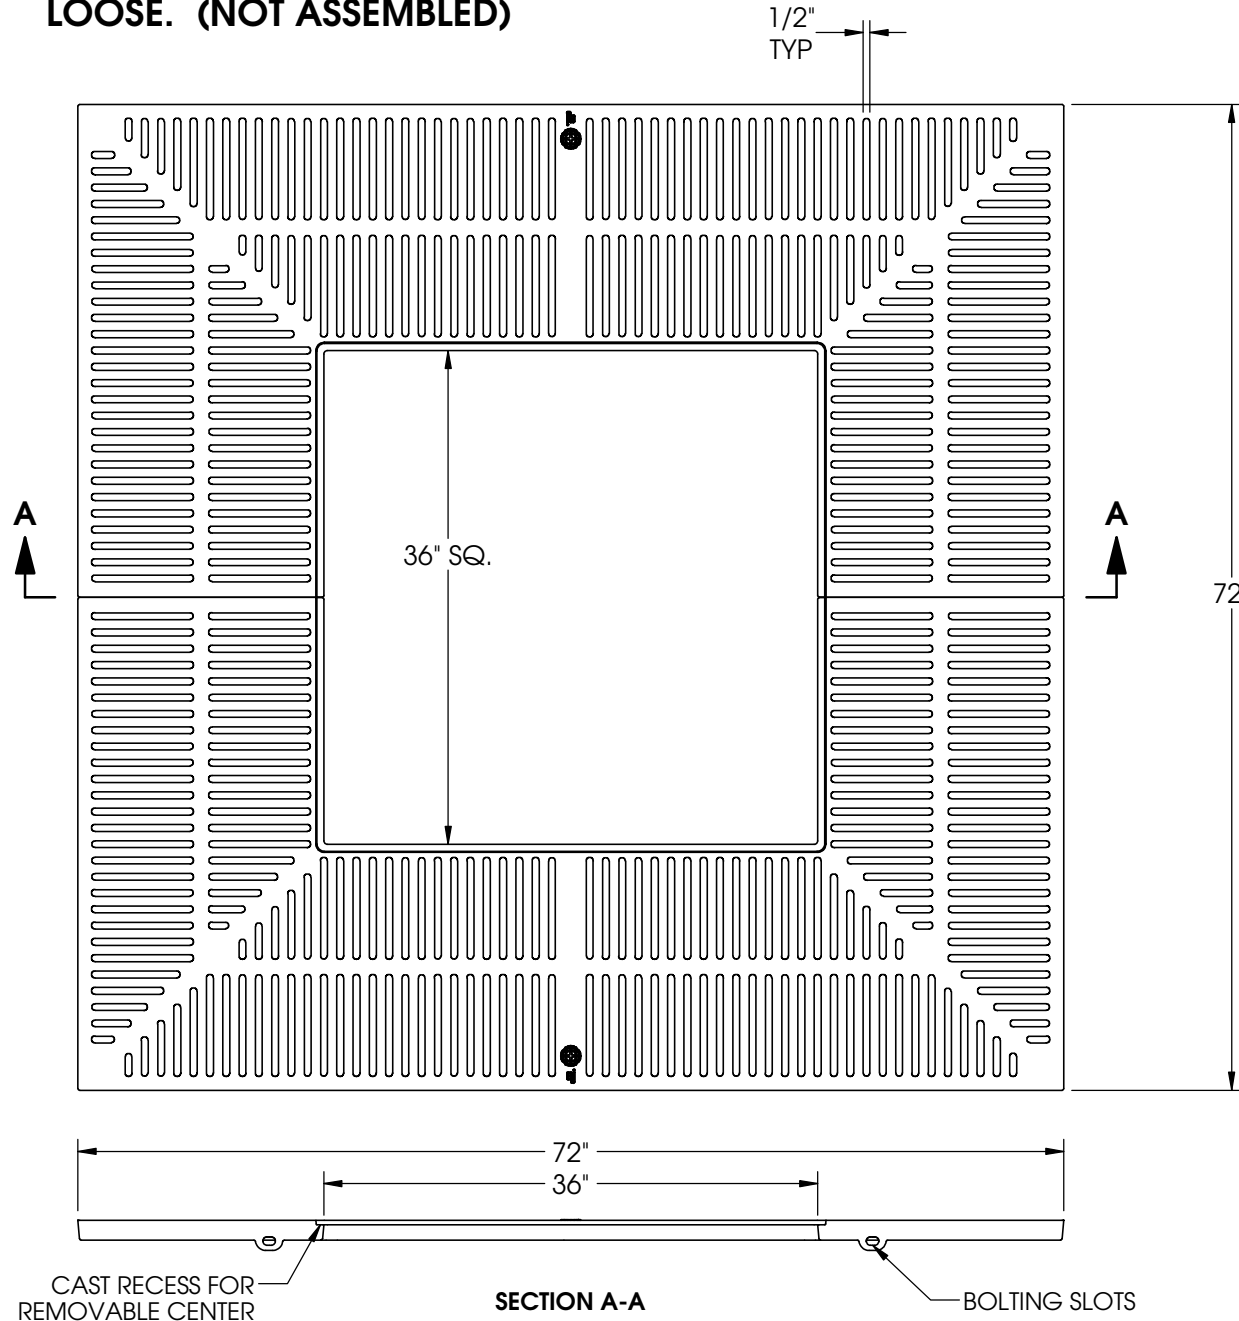

8886 PRISM Tree Grate Set

**NOTE! COMPONENTS ARE SHIPPED
LOOSE. (NOT ASSEMBLED)**

Supplied By:
**TRENCH DRAIN
SUPPLY**
 877-903-7246
 www.trenchdrainsupply.com

Product Number

00888631C01

Design Features

- Materials
Tree Grate
Gray Iron (CL35B)
- Design Load
Non-Traffic
- Open Area
1236 sq. inches
- Coating
Undipped
- √ Designates Machined Surface

Certification

- ASTM A48
- ADA
-
- Country of Origin: USA

Major Components

(2) 00888631

Drawing Revision

04/26/2014 Designer: DEF
Revised By:

Disclaimer

Weights (lbs/kg), dimensions (inches/mm) and drawings provided for your guidance. We reserve the right to modify specifications without prior notice.